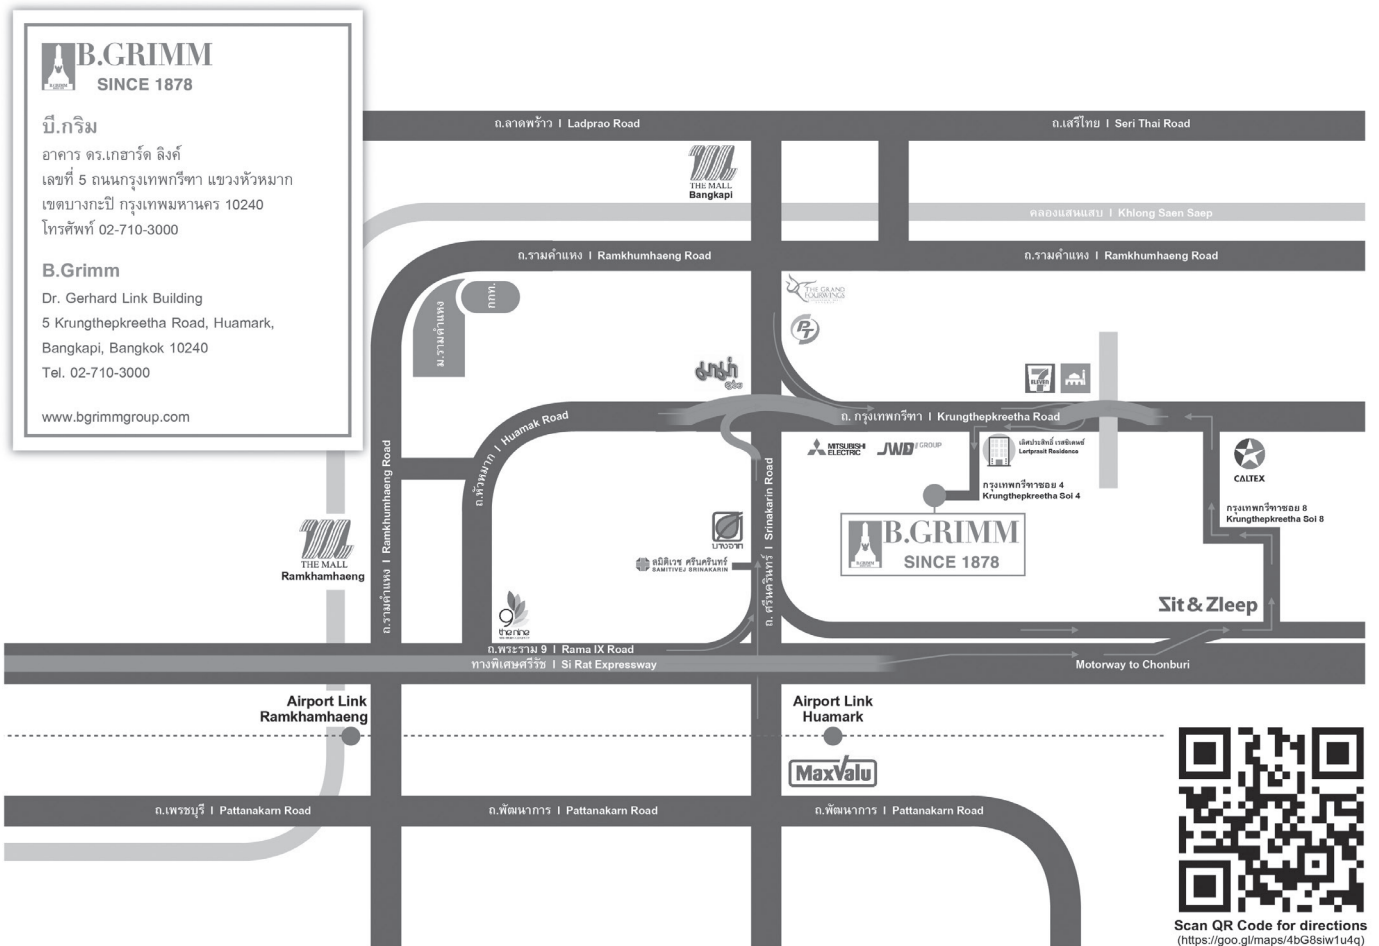

Map of the meeting's venue

At the Company's Head Office, No. 5 Krungthepkreetha Road, Huamark Sub-district, Bangkapi District, Bangkok 10240

Travel Information

Personal vehicles The Company has reserved parking lots in front of White House Building

Bus Get off at Krungthepkreetha Soi 4– Bus No. 93 and 171