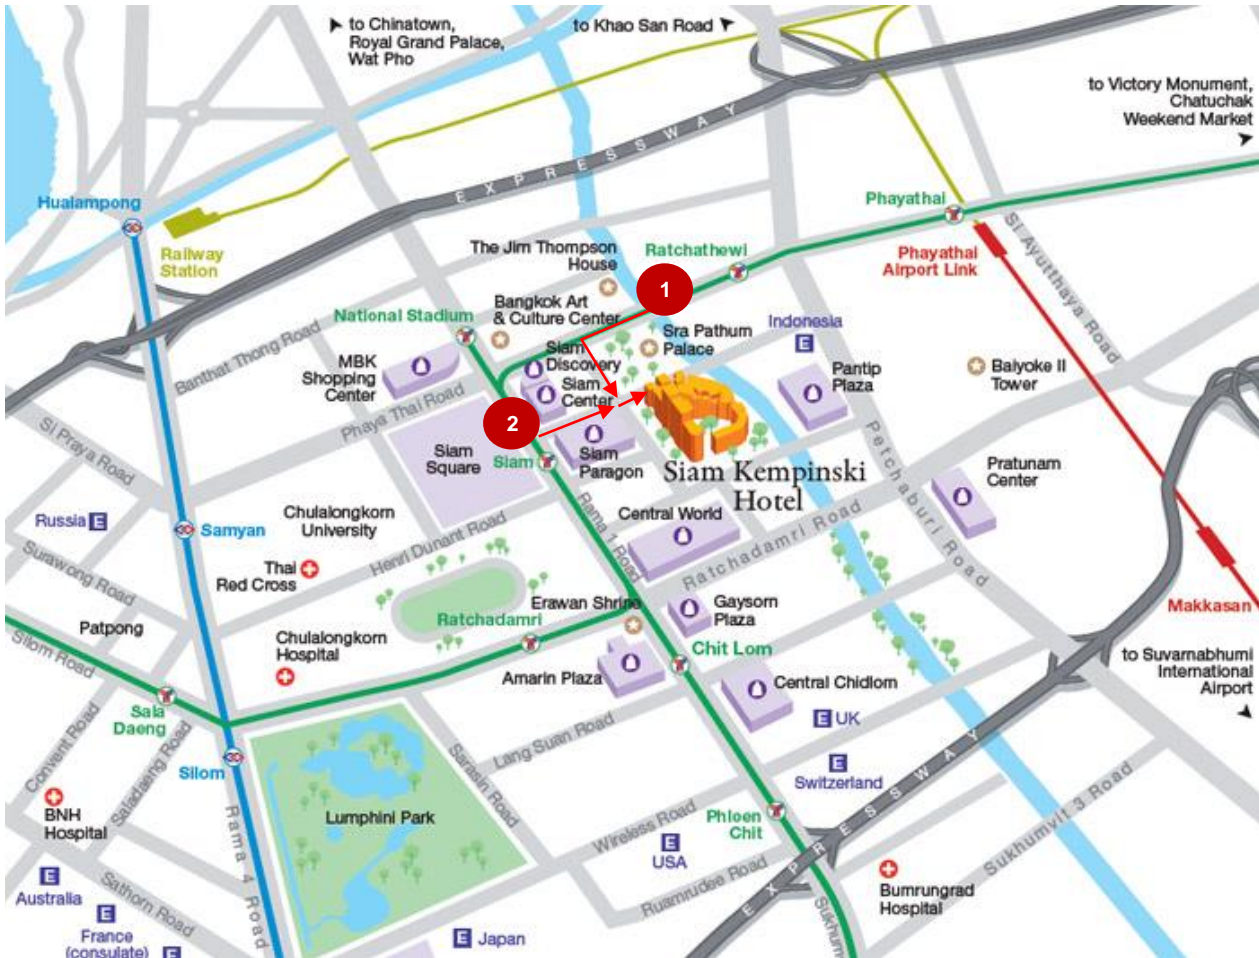

Map of the Meeting's Venue

Travel Information

- Personal vehicles**
- (1) Accessible from Phayathai Road through Siam Discovery
 - (2) Accessible from Rama 1 Road Siam Paragon entrance

BTS Skytrain Get off at BTS-Siam Station

Bus Get off at Siam Center/ Siam Paragon – 15, 204, 40, 48, 501, 508, 54, 73, 73Gor, and 79